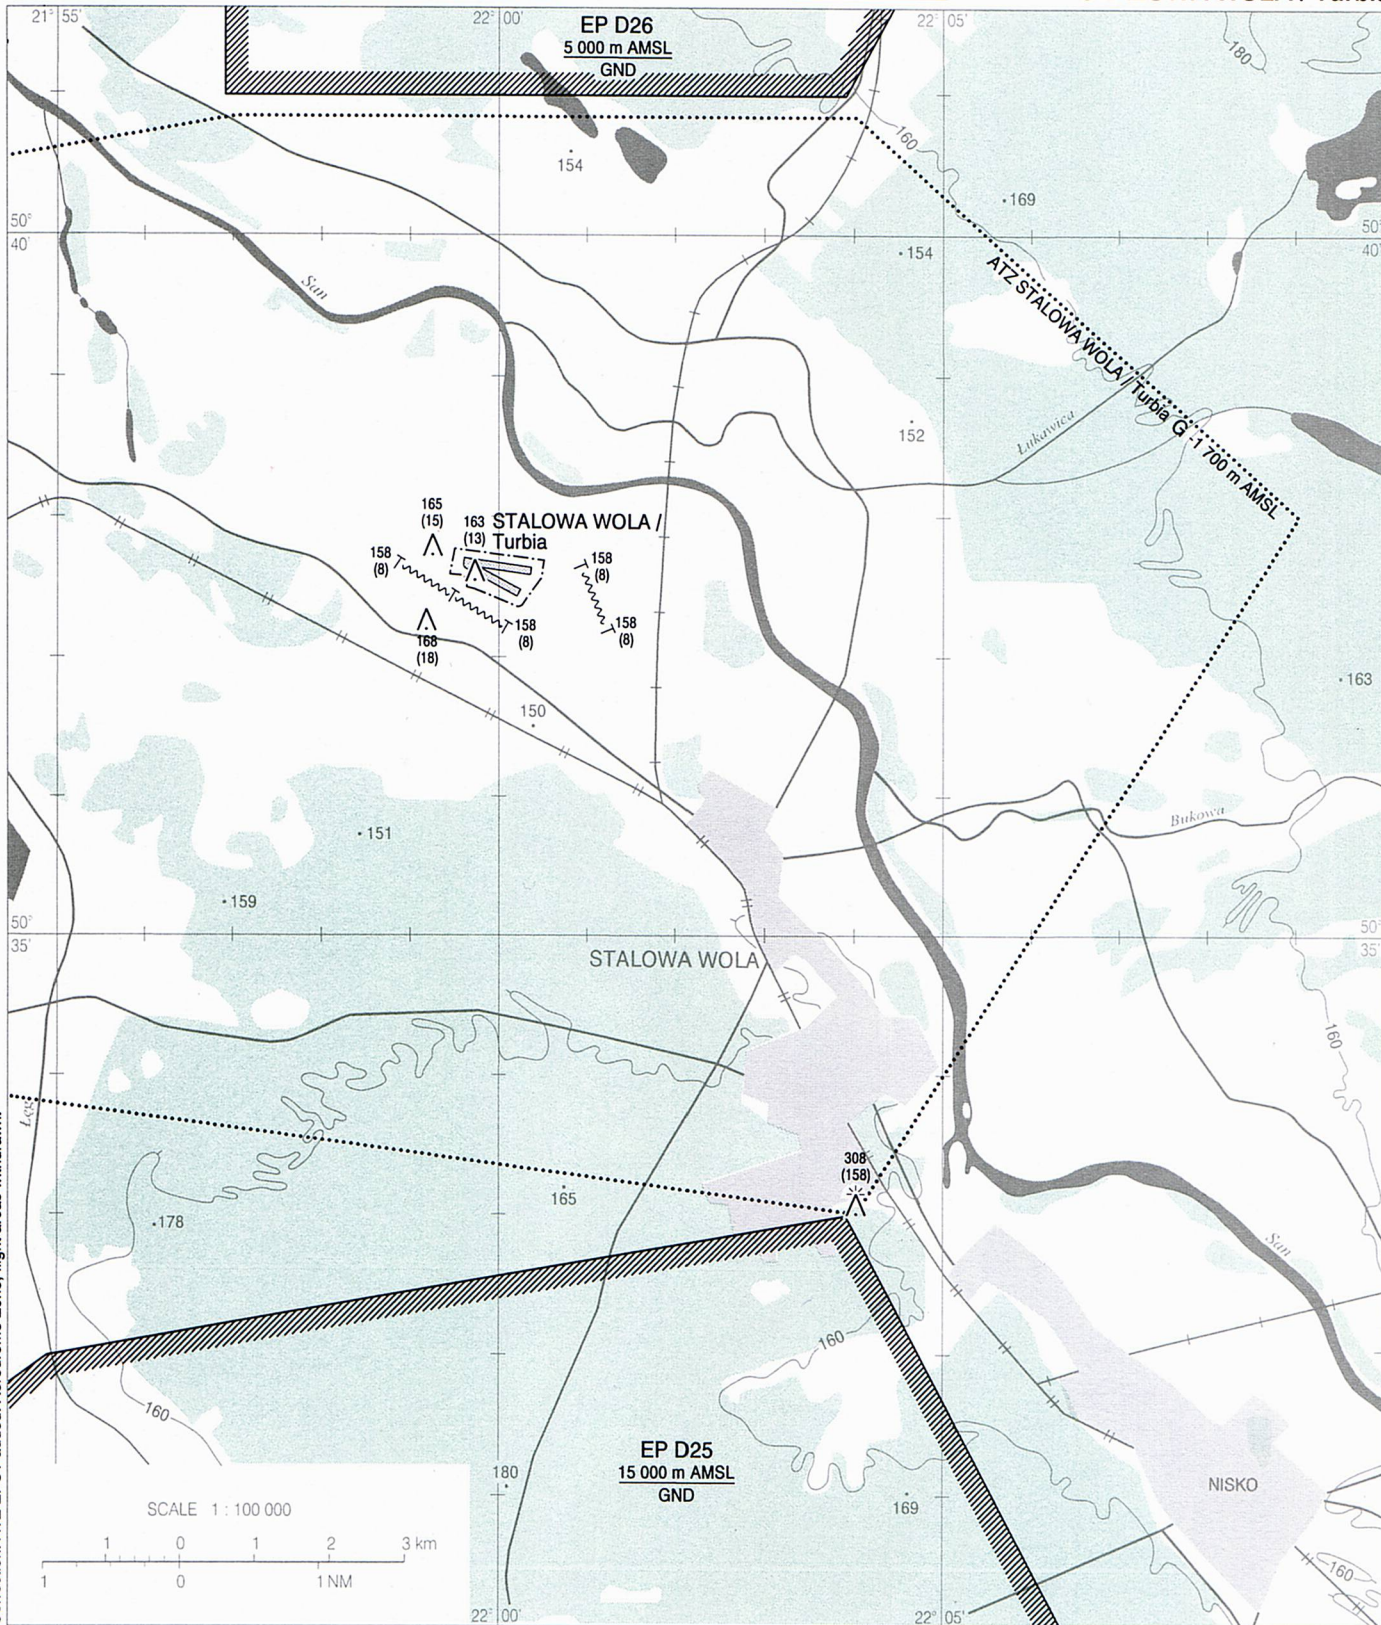

**VISUAL  
OPERATION  
CHART**

AERODROME ELEV 150 m  
HEIGHTS RELATED TO AD ELEV

KWADRAT 122.200

**STALOWA WOLA / Turbia**

**AERODROME MINIMA**

AIRCRAFT TYPE	DAY		NIGHT	
	CEILING (m)	VISIBILITY (m)	CEILING (m)	VISIBILITY (m)
AEROPLANES	150	1 500	500	5 000
GLIDERS	300	2 000	500	5 000
HELICOPTERS	50	1 000	300	3 000